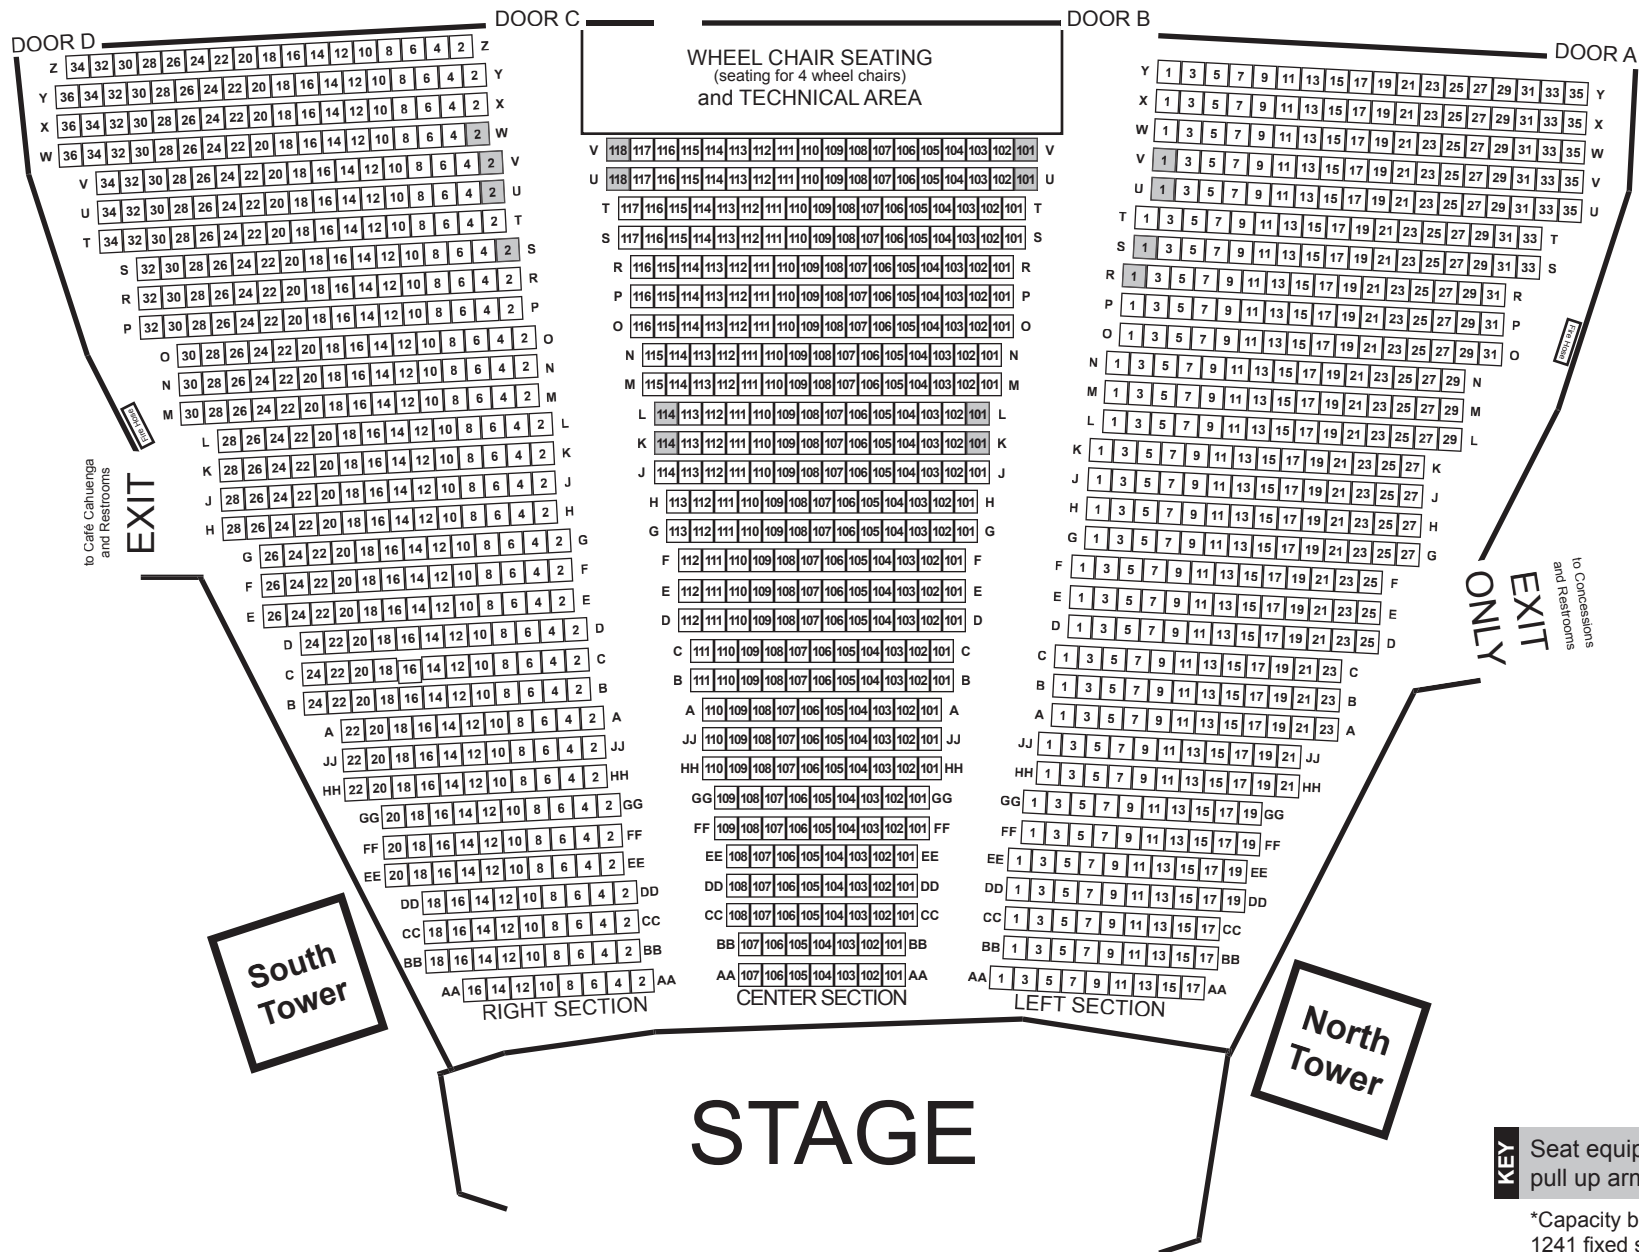

FORD AMPHITHEATRE SEATING CHART

Seating Capacity: 1245*

*Capacity based on 1241 fixed seats and 4 wheel chair seats